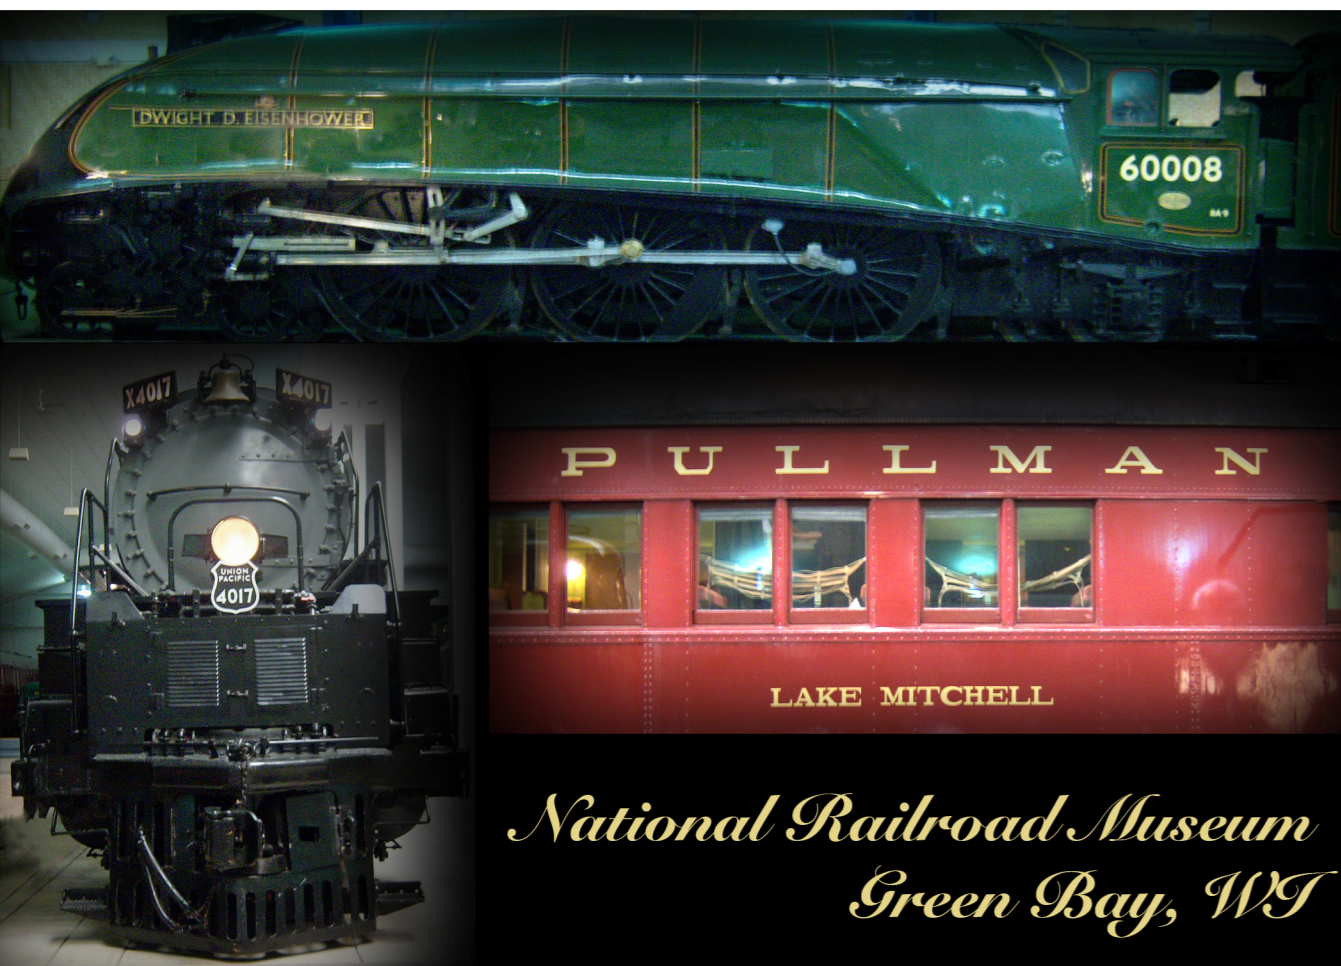

Pictured on Front:
Inside and Outside of Pullman Car

PLACE
STAMP
HERE

2285 S. Broadway
Green Bay, WI 54304

Pictured on Front:
Dwight D. Eisenhower Train
Union Pacific *Big Boy*
Pullman Car

PLACE
STAMP
HERE